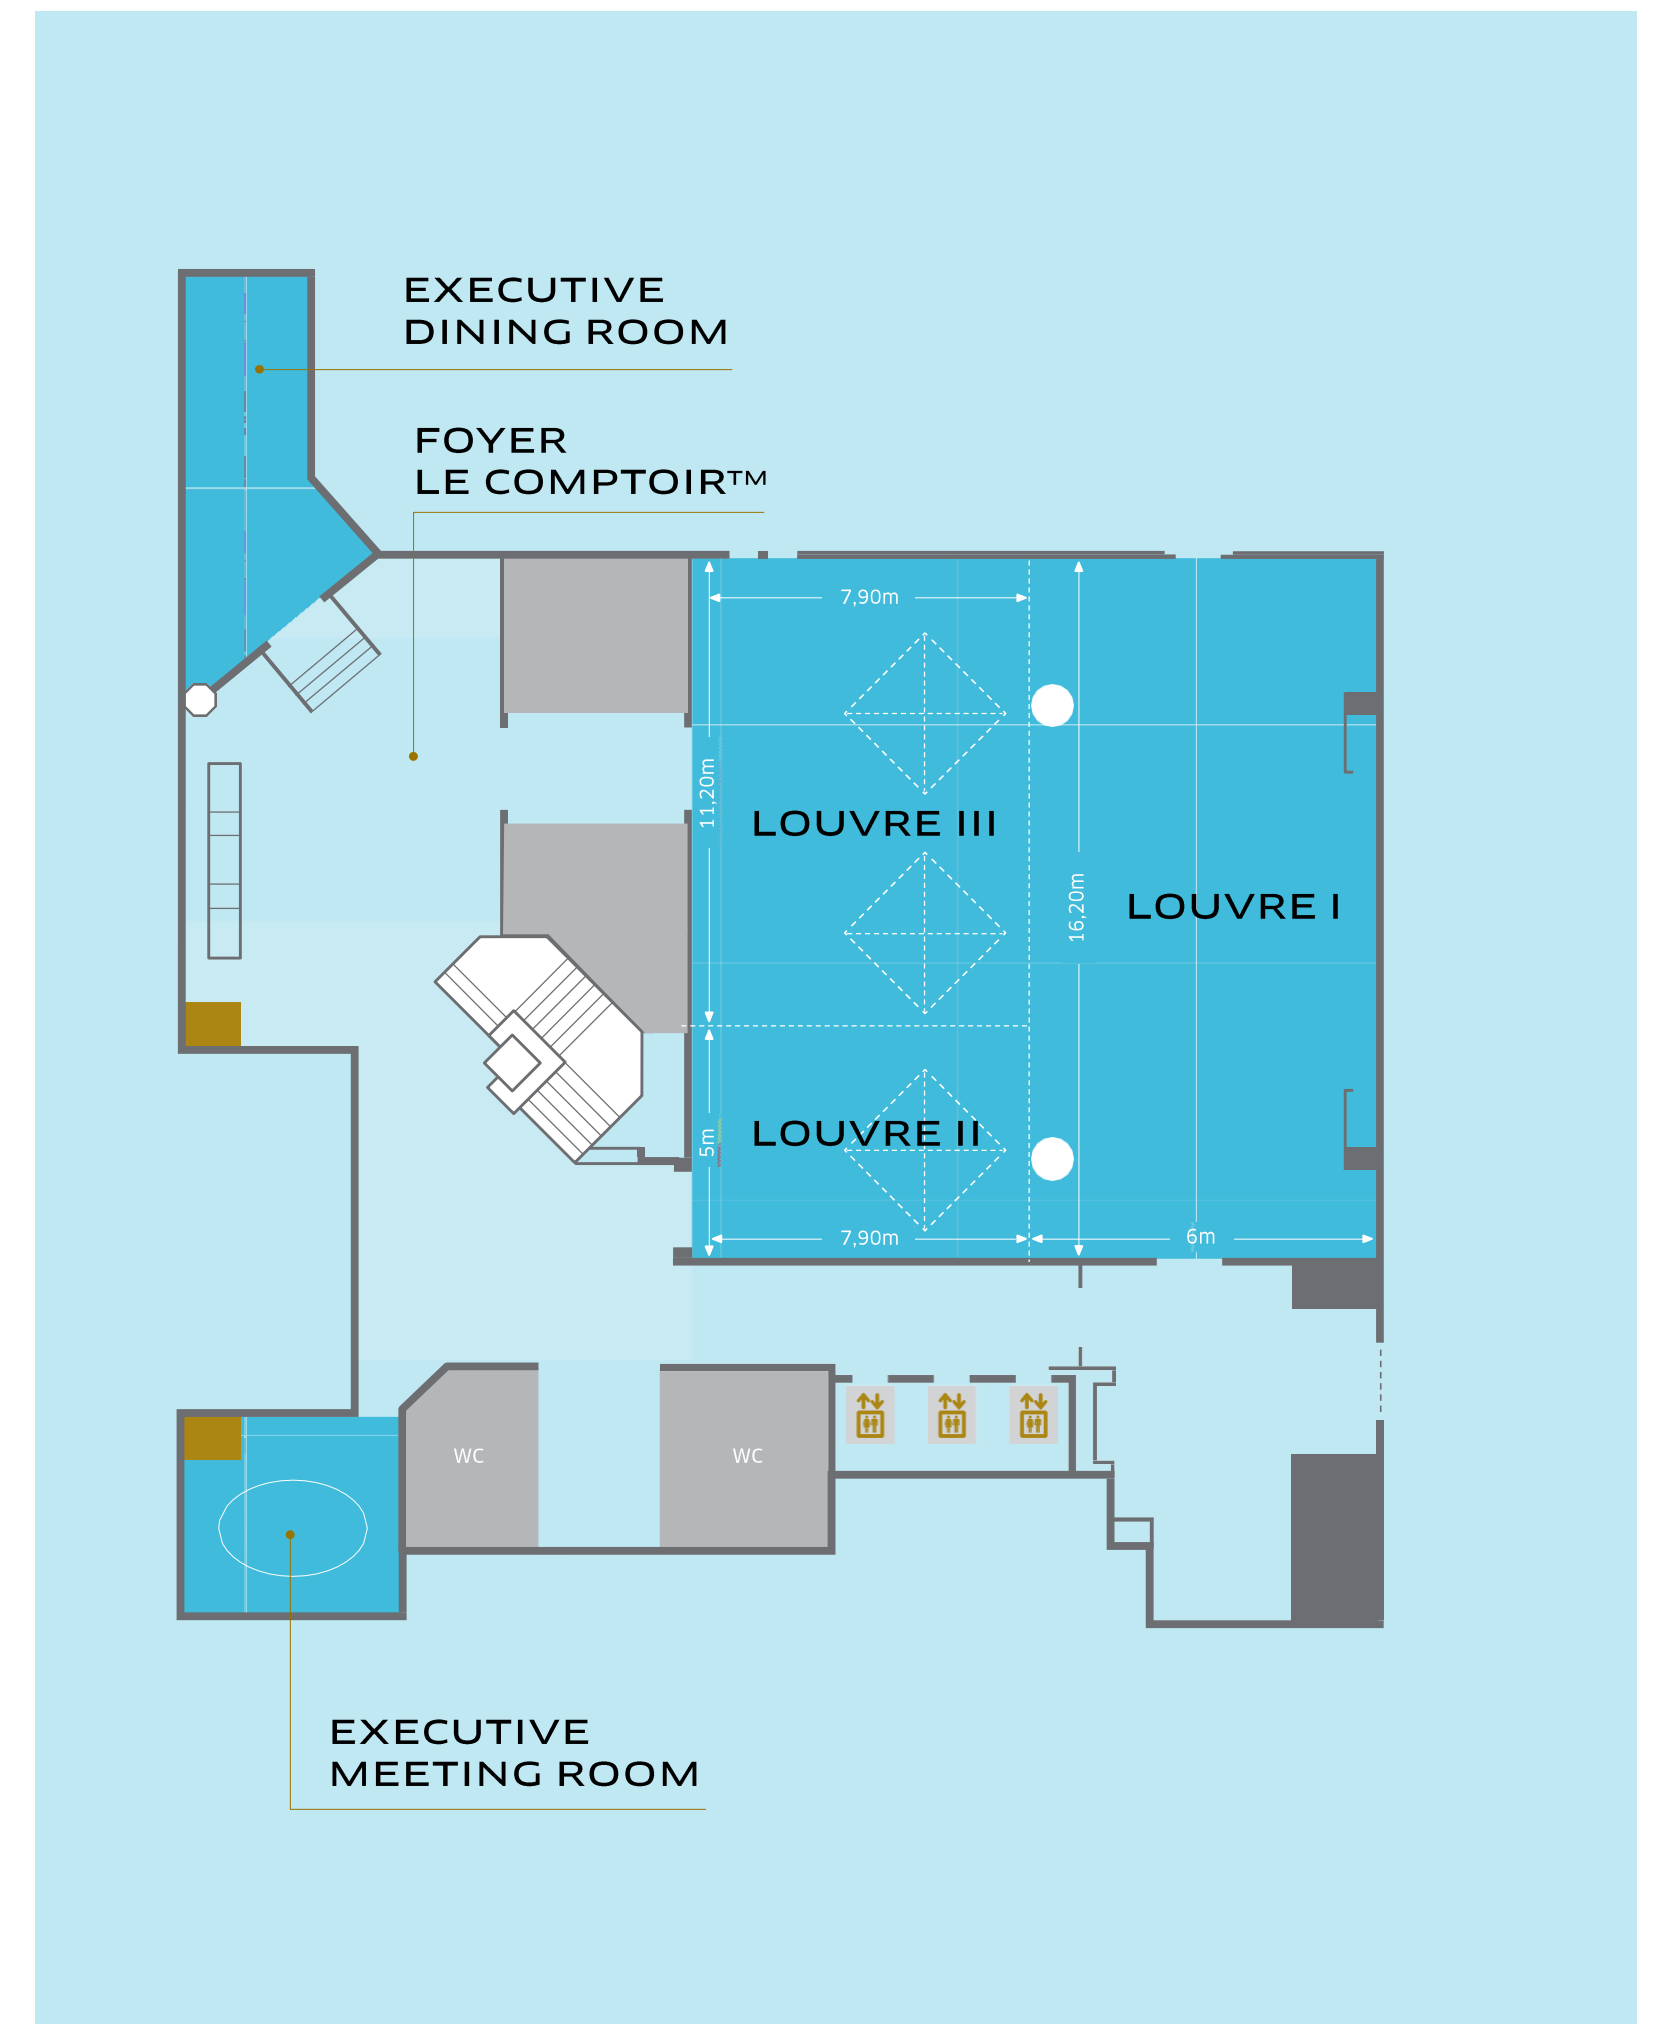

EXECUTIVE MEETING

SUCCESSFUL AND TAILORED MEETINGS

9 MEETING ROOMS

4 rooms with natural light

HIGH TECH EQUIPMENT

That fits your needs

BANQUETING MENUS

Customize the menu according for meetings and banquets

LE COMPTOIR™

A space for guests to network during the meeting breaks

SPACE & CAPACITY

MEZZANINE FLOOR

Meeting Rooms	Area	Length(m)	Width(m)	Height(m)	Classroom	Theatre	U-Shape	Boardroom	Banquet	Cocktail
LOUVRE I	116	16.20	6	3	40	80	28	34	63	100
LOUVRE II	39	5	7.90	3	12	30	14	18	21	30
LOUVRE III	90	11.20	7.90	3	36	70	22	36	56	100
LOUVRE II/III	131	16.20	7.90	3	60	100	30	44	77	120
LOUVRE I/II/III	247	16.20	13.90	3	80	150	40	60	140	200
EXECUTIVE MEETING	19	4.70	4.50	3	-	-	-	8	-	-
EXECUTIVE DINING ROOM	25	8.30	3.20	2.60	-	-	-	6	6	10